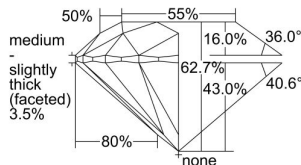

GIA®

FACSIMILE

GIA REPORT 2498779957

Verify this report at GIA.edu

GIA NATURAL DIAMOND DOSSIER®

June 27, 2024
GIA Report Number 2498779957
Shape and Cutting Style ..... Round Brilliant
Measurements ..... 5.87 - 5.91 x 3.69 mm

GRADING RESULTS

Carat Weight ..... 0.79 carat
Color Grade ..... D
Clarity Grade VS1
Cut Grade ..... Excellent

ADDITIONAL GRADING INFORMATION

Polish ..... Excellent
Symmetry ..... Excellent
Fluorescence ..... None
Clarity Characteristics..... Crystal, Cloud, Needle, Pinpoint
Inspection(s): GIA 2498779957

PROPORTIONS

Profile to actual proportions

GRADING SCALES

GIA COLOR SCALE

COLOURLESS	D
	E
	F
	G
	H
	I
	J
NEAR COLOURLESS	K
	L
Faint	M
	N
	O
	P
	Q
	R
	S
	T
	U
	V
	W
	X
	Y
Light	Z

GIA CLARITY SCALE

VERY VERY SLIGHTLY INCLUDED	FLAWLESS
	INTERNALLY FLAWLESS
VERY SLIGHTLY INCLUDED	VVS₁
	VVS₂
SLIGHTLY INCLUDED	VS₁
	VS₂
INCLUDED	SI₁
	SI₂
	I₁
	I₂
	I₃

GIA CUT SCALE

EXCELLENT
VERY GOOD
GOOD
FAIR
POOR