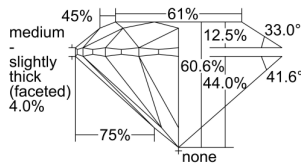

GIA®

FACSIMILE

GIA REPORT 2498798304

Verify this report at GIA.edu

GIA NATURAL DIAMOND DOSSIER®

July 15, 2024
GIA Report Number 2498798304
Shape and Cutting Style ..... Round Brilliant
Measurements ..... 4.42 - 4.44 x 2.68 mm

GRADING RESULTS

Carat Weight ..... 0.32 carat
Color Grade ..... K
Clarity Grade VVS1
Cut Grade ..... Excellent

ADDITIONAL GRADING INFORMATION

Polish ..... Excellent
Symmetry ..... Excellent
Fluorescence ..... Faint
Clarity Characteristics ..... Pinpoint, Cloud
Inscription(s): GIA 2498798304

PROPORTIONS

Profile to actual proportions

GRADING SCALES

GIA COLOR SCALE	GIA CLARITY SCALE	GIA CUT SCALE
COLOURLESS	FLAWLESS	EXCELLENT
D	INTERNALLY FLAWLESS	
E	VVS₁	VERY GOOD
F		
G	VS₁	GOOD
H		
I	SI₁	FAIR
J		
K	I₁	POOR
L		
M	I₂	
N		
O	I₃	
P		
Q		
R		
S		
T		
U		
V		
W		
X		
Y		
Z