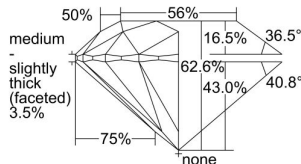

GIA®

FACSIMILE

GIA REPORT 2498805846

Verify this report at GIA.edu

GIA NATURAL DIAMOND DOSSIER®

July 01, 2024
GIA Report Number 2498805846
Shape and Cutting Style ..... Round Brilliant
Measurements ..... 4.70 - 4.72 x 2.95 mm

GRADING RESULTS

Carat Weight ..... 0.40 carat
Color Grade ..... H
Clarity Grade S11
Cut Grade ..... Excellent

ADDITIONAL GRADING INFORMATION

Polish ..... Excellent
Symmetry ..... Excellent
Fluorescence ..... Faint
Clarity Characteristics ..... Cloud, Crystal
Inscription(s): GIA 2498805846

PROPORTIONS

Profile to actual proportions