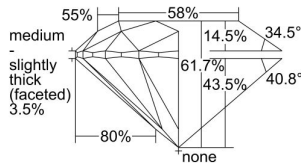

GIA®

FACSIMILE

GIA REPORT 2498826549

Verify this report at GIA.edu

GIA NATURAL DIAMOND DOSSIER®

July 03, 2024
GIA Report Number 2498826549
Shape and Cutting Style ..... Round Brilliant
Measurements ..... 5.11 - 5.12 x 3.16 mm

GRADING RESULTS

Carat Weight ..... 0.50 carat
Color Grade ..... F
Clarity Grade VS1
Cut Grade ..... Excellent

ADDITIONAL GRADING INFORMATION

Polish ..... Excellent
Symmetry ..... Excellent
Fluorescence ..... None
Clarity Characteristics..... Crystal, Cloud, Needle, Pinpoint
Inscription(s): GIA 2498826549

PROPORTIONS

Profile to actual proportions

GRADING SCALES

GIA COLOR SCALE	GIA CLARITY SCALE	GIA CUT SCALE	
D	FLAWLESS	EXCELLENT	
E	INTERNALLY FLAWLESS		
F		VVS₁	VERY GOOD
G	VVS₂		
H	VS₁	GOOD	
I	VS₂		
J	SI₁	FAIR	
K	SI₂		
L	I₁	POOR	
M			
N			
O	I₂		
P			
Q	I₃		
R			
S			
T			
U			
V			
W			
X			
Y			
Z