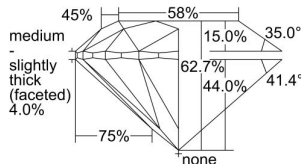

GIA®

FACSIMILE

GIA REPORT 2498836079

Verify this report at GIA.edu

GIA NATURAL DIAMOND DOSSIER®

July 11, 2024
GIA Report Number **2498836079**
Shape and Cutting Style ..... **Round Brilliant**
Measurements ..... **5.09 - 5.12 x 3.20 mm**

GRADING RESULTS

Carat Weight ..... **0.51 carat**
Color Grade ..... **H**
Clarity Grade **VS1**
Cut Grade ..... **Excellent**

ADDITIONAL GRADING INFORMATION

Polish ..... **Excellent**
Symmetry ..... **Excellent**
Fluorescence ..... **Faint**
Clarity Characteristics..... **Cloud, Indented Natural**
Inscription(s): **GIA 2498836079**

PROPORTIONS

Profile to actual proportions

GRADING SCALES

GIA COLOR SCALE	GIA CLARITY SCALE	GIA CUT SCALE	
D	FLAWLESS	EXCELLENT	
E	INTERNALLY FLAWLESS		
F		VVS₁	VERY GOOD
G	VVS₂		
H	VS₁	GOOD	
I	VS₂		
J	SI₁	FAIR	
K	SI₂		
L	I₁	POOR	
M	I₂		
N	I₃		
O			
P			
Q			
R			
S			
T			
U			
V			
W			
X			
Y			
Z