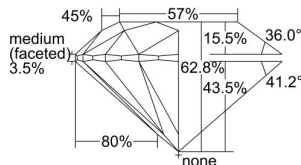

GIA®

FACSIMILE

GIA REPORT 2498838990

Verify this report at GIA.edu

GIA NATURAL DIAMOND DOSSIER®

July 05, 2024
GIA Report Number 2498838990
Shape and Cutting Style ..... Round Brilliant
Measurements ..... 4.44 - 4.48 x 2.80 mm

GRADING RESULTS

Carat Weight ..... 0.34 carat
Color Grade ..... E
Clarity Grade ..... Flawless
Cut Grade ..... Excellent

ADDITIONAL GRADING INFORMATION

Polish ..... Excellent
Symmetry ..... Excellent
Fluorescence ..... None
Clarity Characteristics ..... None
Inscription(s): GIA 2498838990

PROPORTIONS

Profile to actual proportions

GRADING SCALES

GIA COLOR SCALE	GIA CLARITY SCALE	GIA CUT SCALE	
D	FLAWLESS	EXCELLENT	
E	INTERNALLY FLAWLESS		
F		VVS₁	VERY GOOD
G	VVS₂		
H	VS₁	GOOD	
I	VS₂		
J	SI₁	FAIR	
K	SI₂		
L	I₁	POOR	
M	I₂		
N	I₃		
O			
P			
Q			
R			
S			
T			
U			
V			
W			
X			
Y			
Z