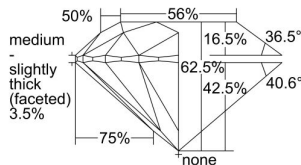

GIA®

FACSIMILE

GIA REPORT 2498870957

Verify this report at GIA.edu

GIA NATURAL DIAMOND DOSSIER®

July 11, 2024
GIA Report Number **2498870957**
Shape and Cutting Style ..... **Round Brilliant**
Measurements ..... **5.82 - 5.85 x 3.65 mm**

GRADING RESULTS

Carat Weight ..... **0.77 carat**
Color Grade ..... **H**
Clarity Grade **S11**
Cut Grade ..... **Excellent**

ADDITIONAL GRADING INFORMATION

Polish ..... **Excellent**
Symmetry ..... **Excellent**
Fluorescence ..... **None**
Clarity Characteristics..... **Cloud, Crystal**
Inscription(s): **GIA 2498870957**

PROPORTIONS

Profile to actual proportions