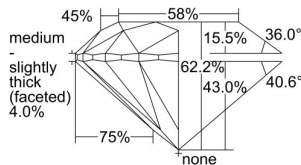

GIA®

FACSIMILE

GIA REPORT 2498879676

Verify this report at GIA.edu

GIA NATURAL DIAMOND DOSSIER®

July 11, 2024
GIA Report Number 2498879676
Shape and Cutting Style ..... Round Brilliant
Measurements ..... 5.29 - 5.34 x 3.31 mm

GRADING RESULTS

Carat Weight ..... 0.59 carat
Color Grade ..... G
Clarity Grade VVS2
Cut Grade ..... Excellent

ADDITIONAL GRADING INFORMATION

Polish ..... Excellent
Symmetry ..... Excellent
Fluorescence ..... None
Clarity Characteristics..... Pinpoint, Cloud, Indented Natural
Inscription(s): GIA 2498879676

PROPORTIONS

Profile to actual proportions

GRADING SCALES

GIA COLOR SCALE	GIA CLARITY SCALE	GIA CUT SCALE	
D	FLAWLESS	EXCELLENT	
E	INTERNALLY FLAWLESS		
F		VVS₁	VERY GOOD
G	VVS₂		
H	VS₁	GOOD	
I	VS₂		
J	SI₁	FAIR	
K	SI₂		
L	I₁	POOR	
M	I₂		
N	I₃		
O			
P			
Q			
R			
S			
T			
U			
V			
W			
X			
Y			
Z