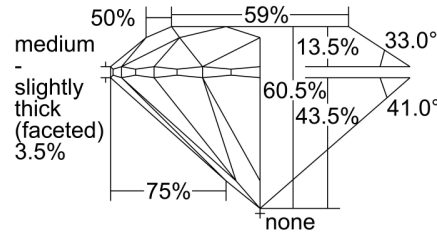

GIA NATURAL DIAMOND GRADING REPORT

July 12, 2024  
 GIA Report Number ..... 2498887384  
 Shape and Cutting Style ..... Round Brilliant  
 Measurements ..... 6.89 - 6.92 x 4.17 mm

GRADING RESULTS

Carat Weight ..... 1.22 carat  
 Color Grade ..... H  
 Clarity Grade ..... VS1  
 Cut Grade ..... Excellent

PROPORTIONS

Profile to actual proportions

CLARITY CHARACTERISTICS

KEY TO SYMBOLS\*

- Crystal
- ~ Feather
- ⊙ Cloud
- Pinpoint

\* Red symbols denote internal characteristics (inclusions). Green or black symbols denote external characteristics (blemishes). Diagram is an approximate representation of the diamond, and symbols shown indicate type, position, and approximate size of clarity characteristics. All clarity characteristics may not be shown. Details of finish are not shown.