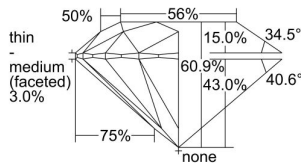

GIA®

FACSIMILE

GIA REPORT 2498895081

Verify this report at GIA.edu

GIA NATURAL DIAMOND DOSSIER®

July 11, 2024
GIA Report Number 2498895081
Shape and Cutting Style ..... Round Brilliant
Measurements ..... 4.34 - 4.36 x 2.65 mm

GRADING RESULTS

Carat Weight ..... 0.30 carat
Color Grade ..... G
Clarity Grade S11
Cut Grade ..... Excellent

ADDITIONAL GRADING INFORMATION

Polish ..... Excellent
Symmetry ..... Excellent
Fluorescence ..... None
Clarity Characteristics ..... Cloud
Inscription(s): GIA 2498895081

PROPORTIONS

Profile to actual proportions

GRADING SCALES

GIA COLOR SCALE

COLORLESS	D
	E
	F
	G
	H
	I
	J
NEAR COLORLESS	K
	L
FAIN	M
	N
	O
	P
	Q
VERY LIGHT	R
	S
	T
	U
	V
	W
	X
	Y
LIGHT	Z

GIA CLARITY SCALE

FLAWLESS	INTERNAL FLAWLESS	
		VVS₁
VVS₂	VS₁	
VS₂	SI₁	
SI₁	SI₂	
I₁	I₂	
I₂	I₃	

GIA CUT SCALE

EXCELLENT
VERY GOOD
GOOD
FAIR
POOR