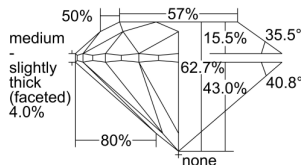

GIA®

FACSIMILE

GIA REPORT 2498899670

Verify this report at GIA.edu

GIA NATURAL DIAMOND DOSSIER®

July 11, 2024
GIA Report Number 2498899670
Shape and Cutting Style ..... Round Brilliant
Measurements ..... 4.52 - 4.55 x 2.84 mm

GRADING RESULTS

Carat Weight ..... 0.36 carat
Color Grade ..... D
Clarity Grade VS1
Cut Grade ..... Excellent

ADDITIONAL GRADING INFORMATION

Polish ..... Excellent
Symmetry ..... Excellent
Fluorescence ..... None
Clarity Characteristics..... Crystal, Cloud, Pinpoint
Inscription(s): GIA 2498899670

PROPORTIONS

Profile to actual proportions

GRADING SCALES

GIA COLOR SCALE	GIA CLARITY SCALE	GIA CUT SCALE	
D	FLAWLESS	EXCELLENT	
E	INTERNALLY FLAWLESS		
F		VVS₁	VERY GOOD
G	VVS₂		
H	VS₁	GOOD	
I	VS₂		
J	SI₁	FAIR	
K	SI₂		
L	I₁	POOR	
M	I₂		
N	I₃		
O			
P			
Q			
R			
S			
T			
U			
V			
W			
X			
Y			
Z