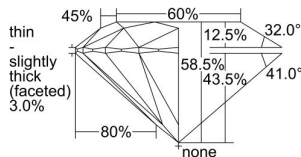

GIA®

FACSIMILE

GIA REPORT 2498901634

Verify this report at GIA.edu

GIA NATURAL DIAMOND DOSSIER®

July 25, 2024
GIA Report Number 2498901634
Shape and Cutting Style ..... Round Brilliant
Measurements ..... 5.83 - 5.87 x 3.42 mm

GRADING RESULTS

Carat Weight ..... 0.70 carat
Color Grade ..... F
Clarity Grade VS1
Cut Grade ..... Excellent

ADDITIONAL GRADING INFORMATION

Polish ..... Excellent
Symmetry ..... Excellent
Fluorescence ..... None
Clarity Characteristics..... Crystal, Pinpoint, Needle
Inscription(s): GIA 2498901634

PROPORTIONS

GRADING SCALES

GIA COLOR SCALE	GIA CLARITY SCALE	GIA CUT SCALE	
D	FLAWLESS	EXCELLENT	
E	INTERNALLY FLAWLESS		
F		VVS₁	VERY GOOD
G	VVS₂		
H	VS₁	GOOD	
I	VS₂		
J	SI₁	FAIR	
K	SI₂		
L	I₁	POOR	
M	I₂		
N	I₃		
O