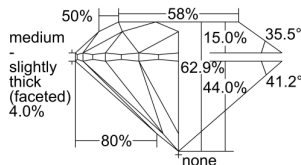

GIA®

FACSIMILE

GIA REPORT 2498903142

Verify this report at GIA.edu

GIA NATURAL DIAMOND DOSSIER®

July 11, 2024
GIA Report Number 2498903142
Shape and Cutting Style ..... Round Brilliant
Measurements ..... 5.60 - 5.65 x 3.54 mm

GRADING RESULTS

Carat Weight ..... 0.70 carat
Color Grade ..... D
Clarity Grade VS1
Cut Grade ..... Excellent

ADDITIONAL GRADING INFORMATION

Polish ..... Excellent
Symmetry ..... Excellent
Fluorescence ..... Medium Blue
Clarity Characteristics ..... Crystal, Pinpoint
Inscription(s): GIA 2498903142

PROPORTIONS

Profile to actual proportions

GRADING SCALES

GIA COLOR SCALE	GIA CLARITY SCALE	GIA CUT SCALE
D	FLAWLESS	EXCELLENT
E	FLAWLESS	
F	FLAWLESS	VERY GOOD
G	FLAWLESS	
H	VVS₁	GOOD
I	VVS₂	
J	VS₁	FAIR
K	VS₂	
L	SI₁	POOR
M	SI₂	
N	I₁	
O	I₂	
P	I₃	
Q		
R		
S		
T		
U		
V		
W		
X		
Y		
Z