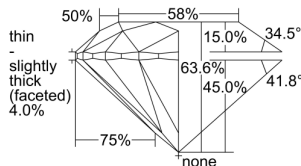

GIA®

FACSIMILE

GIA REPORT 2498922375

Verify this report at GIA.edu

GIA NATURAL DIAMOND DOSSIER®

July 15, 2024
GIA Report Number 2498922375
Shape and Cutting Style ..... Round Brilliant
Measurements ..... 5.00 - 5.05 x 3.20 mm

GRADING RESULTS

Carat Weight ..... 0.50 carat
Color Grade ..... E
Clarity Grade VS1
Cut Grade ..... Excellent

ADDITIONAL GRADING INFORMATION

Polish ..... Excellent
Symmetry ..... Very Good
Fluorescence ..... Faint
Clarity Characteristics..... Knot, Cloud, Needle, Pinpoint
Inscription(s): GIA 2498922375

PROPORTIONS

Profile to actual proportions