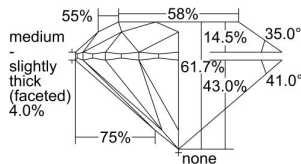

GIA®

FACSIMILE

GIA REPORT 2498938274

Verify this report at GIA.edu

GIA NATURAL DIAMOND DOSSIER®

July 17, 2024
GIA Report Number **2498938274**
Shape and Cutting Style ..... **Round Brilliant**
Measurements ..... **5.10 - 5.15 x 3.16 mm**

GRADING RESULTS

Carat Weight ..... **0.51 carat**
Color Grade ..... **I**
Clarity Grade **VVS1**
Cut Grade ..... **Excellent**

ADDITIONAL GRADING INFORMATION

Polish ..... **Excellent**
Symmetry ..... **Excellent**
Fluorescence ..... **None**
Clarity Characteristics ..... **Pinpoint**
Inscription(s): **GIA 2498938274**

PROPORTIONS

Profile to actual proportions

GRADING SCALES

GIA COLOR SCALE	GIA CLARITY SCALE	GIA CUT SCALE	
D	FLAWLESS	EXCELLENT	
E	INTERNALLY FLAWLESS		
F		VVS₁	VERY GOOD
G	VVS₂		
H	VS₁	GOOD	
I	VS₂		
J	SI₁	FAIR	
K	SI₂		
L	I₁	POOR	
M			
N	I₂		
O	I₃		
P			
Q			
R			
S			
T			
U			
V			
W			
X			
Y			
Z