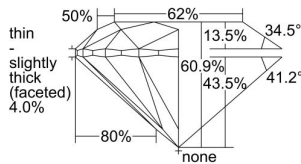

GIA®

FACSIMILE

GIA REPORT 2498954728

Verify this report at GIA.edu

GIA NATURAL DIAMOND DOSSIER®

July 17, 2024
GIA Report Number 2498954728
Shape and Cutting Style ..... Round Brilliant
Measurements ..... 5.17 - 5.19 x 3.16 mm

GRADING RESULTS

Carat Weight ..... 0.52 carat
Color Grade ..... F
Clarity Grade VVS2
Cut Grade ..... Excellent

ADDITIONAL GRADING INFORMATION

Polish ..... Excellent
Symmetry ..... Excellent
Fluorescence ..... None
Clarity Characteristics ..... Pinpoint
Inscription(s): GIA 2498954728

PROPORTIONS

GRADING SCALES

GIA COLOR SCALE	GIA CLARITY SCALE	GIA CUT SCALE	
D	FLAWLESS	EXCELLENT	
E	INTERNALLY FLAWLESS		
F		VVS₁	VERY GOOD
G	VVS₂		
H	VS₁	GOOD	
I	VS₂		
J	SI₁	FAIR	
K	SI₂		
L	I₁	POOR	
M	I₂		
N	I₃		
O			
P			
Q			
R			
S			
T			
U			
V			
W			
X			
Y			
Z