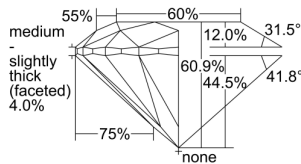

GIA®

FACSIMILE

GIA REPORT 2498964560

Verify this report at GIA.edu

GIA NATURAL DIAMOND DOSSIER®

July 19, 2024
GIA Report Number 2498964560
Shape and Cutting Style ..... Round Brilliant
Measurements ..... 4.94 - 4.96 x 3.02 mm

GRADING RESULTS

Carat Weight ..... 0.45 carat
Color Grade ..... F
Clarity Grade S11
Cut Grade ..... Excellent

ADDITIONAL GRADING INFORMATION

Polish ..... Excellent
Symmetry ..... Excellent
Fluorescence ..... None
Clarity Characteristics..... Crystal, Needle
Inscription(s): GIA 2498964560

PROPORTIONS

Profile to actual proportions

GRADING SCALES

GIA COLOR SCALE	GIA CLARITY SCALE	GIA CUT SCALE	
D	FLAWLESS	EXCELLENT	
E	INTERNALLY FLAWLESS		
F		VVS₁	VERY GOOD
G	VVS₂		
H	VS₁	GOOD	
I	VS₂		
J	S1₁	FAIR	
K	S1₂		
L	I₁	POOR	
M	I₂		
N	I₃		
O			
P			
Q			
R			
S			
T			
U			
V			
W			
X			
Y			
Z