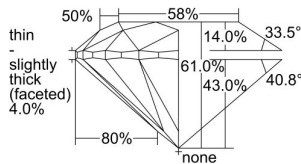

GIA®

FACSIMILE

GIA REPORT 2498970849

Verify this report at GIA.edu

GIA NATURAL DIAMOND DOSSIER®

July 19, 2024
GIA Report Number **2498970849**
Shape and Cutting Style ..... **Round Brilliant**
Measurements ..... **5.07 - 5.12 x 3.11 mm**

GRADING RESULTS

Carat Weight ..... **0.50 carat**
Color Grade ..... **F**
Clarity Grade **VS1**
Cut Grade ..... **Excellent**

ADDITIONAL GRADING INFORMATION

Polish ..... **Excellent**
Symmetry ..... **Excellent**
Fluorescence ..... **None**
Clarity Characteristics..... **Indented Natural, Pinpoint**
Inscription(s): **GIA 2498970849**

PROPORTIONS

Profile to actual proportions

GRADING SCALES

GIA COLOR SCALE	GIA CLARITY SCALE	GIA CUT SCALE	
D	FLAWLESS	EXCELLENT	
E	INTERNALLY FLAWLESS		
F		VVS₁	VERY GOOD
G	VVS₂		
H	VS₁	GOOD	
I	VS₂		
J	SI₁	FAIR	
K	SI₂		
L	I₁	POOR	
M	I₂		
N	I₃		
O			
P			
Q			
R			
S			
T			
U			
V			
W			
X			
Y			
Z