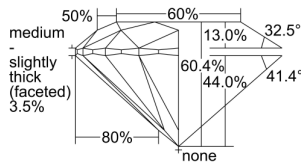

GIA®

FACSIMILE

GIA REPORT 2498973706

Verify this report at GIA.edu

GIA NATURAL DIAMOND DOSSIER®

July 19, 2024
GIA Report Number **2498973706**
Shape and Cutting Style ..... **Round Brilliant**
Measurements ..... **4.41 - 4.43 x 2.67 mm**

GRADING RESULTS

Carat Weight ..... **0.32 carat**
Color Grade ..... **G**
Clarity Grade **S11**
Cut Grade ..... **Excellent**

ADDITIONAL GRADING INFORMATION

Polish ..... **Excellent**
Symmetry ..... **Excellent**
Fluorescence ..... **None**
Clarity Characteristics ..... **Feather**
Inscription(s): **GIA 2498973706**

PROPORTIONS

Profile to actual proportions

GRADING SCALES

GIA COLOR SCALE	GIA CLARITY SCALE	GIA CUT SCALE	
D	FLAWLESS	EXCELLENT	
E	INTERNALLY FLAWLESS		
F		VVS₁	VERY GOOD
G	VVS₂		
H	VS₁	GOOD	
I	VS₂		
J	S1₁	FAIR	
K	S1₂		
L	I₁	POOR	
M	I₂		
N	I₃		
O			
P			
Q			
R			
S			
T			
U			
V			
W			
X			
Y			
Z