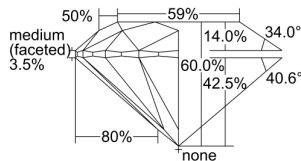

GIA®

FACSIMILE

GIA REPORT 2504029819

Verify this report at GIA.edu

GIA NATURAL DIAMOND DOSSIER®

July 26, 2024
GIA Report Number 2504029819
Shape and Cutting Style ..... Round Brilliant
Measurements ..... 5.80 - 5.85 x 3.50 mm

GRADING RESULTS

Carat Weight ..... 0.72 carat
Color Grade ..... J
Clarity Grade VVS1
Cut Grade ..... Excellent

ADDITIONAL GRADING INFORMATION

Polish ..... Excellent
Symmetry ..... Excellent
Fluorescence ..... Strong Blue
Clarity Characteristics ..... Pinpoint
Inscription(s): GIA 2504029819

PROPORTIONS

Profile to actual proportions

GRADING SCALES

GIA COLOR SCALE	GIA CLARITY SCALE	GIA CUT SCALE	
D	FLAWLESS	EXCELLENT	
E	INTERNALLY FLAWLESS		
F		VVS₁	VERY GOOD
G	VVS₂		
H	VS₁	GOOD	
I	VS₂		
J	SI₁	FAIR	
K	SI₂		
L	I₁	POOR	
M	I₂		
N	I₃		
O			
P			
Q			
R			
S			
T			
U			
V			
W			
X			
Y			
Z