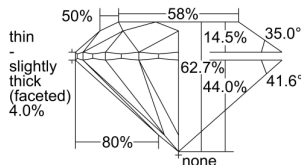

GIA®

FACSIMILE

GIA REPORT 2504033464

Verify this report at GIA.edu

GIA NATURAL DIAMOND DOSSIER®

July 25, 2024
GIA Report Number 2504033464
Shape and Cutting Style ..... Round Brilliant
Measurements ..... 4.24 - 4.28 x 2.67 mm

GRADING RESULTS

Carat Weight ..... 0.30 carat
Color Grade I
Clarity Grade VVS2
Cut Grade ..... Excellent

ADDITIONAL GRADING INFORMATION

Polish ..... Excellent
Symmetry ..... Excellent
Fluorescence ..... None
Clarity Characteristics ..... Cloud, Pinpoint
Inscription(s): GIA 2504033464

PROPORTIONS

GRADING SCALES

GIA COLOR SCALE	GIA CLARITY SCALE	GIA CUT SCALE
COLOURLESS D	FLAWLESS	EXCELLENT
E	INTERNALLY FLAWLESS	
F	VVS₁	VERY GOOD
G		
H	VVS₂	GOOD
I	VS₁	
J	VS₂	FAIR
K	SI₁	
L	SI₂	POOR
M	I₁	
N	I₂	
O	I₃	
P		
Q		
R		
S		
T		
U		
V		
W		
X		
Y		
Z