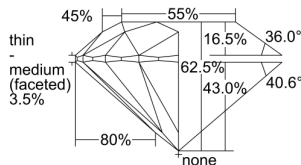

GIA®

FACSIMILE

GIA REPORT 2504053377

Verify this report at gia.edu

GIA NATURAL DIAMOND DOSSIER®

July 30, 2024
GIA Report Number 2504053377
Shape and Cutting Style ..... Round Brilliant
Measurements ..... 4.29 - 4.31 x 2.69 mm

GRADING RESULTS

Carat Weight ..... 0.30 carat
Color Grade ..... D
Clarity Grade S11
Cut Grade ..... Excellent

ADDITIONAL GRADING INFORMATION

Polish ..... Excellent
Symmetry ..... Excellent
Fluorescence ..... None
Clarity Characteristics ..... Crystal, Cloud
Inscription(s): GIA 2504053377

PROPORTIONS

Profile to actual proportions

GRADING SCALES

GIA COLOR SCALE	GIA CLARITY SCALE	GIA CUT SCALE	
COLOREDNESS D	FLAWLESS	EXCELLENT	
E	INTERNALLY FLAWLESS		
F		VVS₁	VERY GOOD
G	VVS₂		
H	VS₁	GOOD	
I	VS₂		
J	S1₁	FAIR	
K	S1₂		
L	I₁	POOR	
M	I₂		
N	I₃		
O			
P			
Q			
R			
S			
T			
U			
V			
W			
X			
Y			
Z