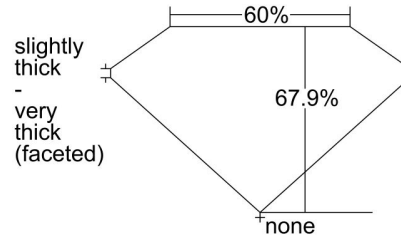

GIA NATURAL DIAMOND GRADING REPORT

July 30, 2024  
 GIA Report Number ..... 2504054342  
 Shape and Cutting Style ..... Cushion Modified Brilliant  
 Measurements ..... 6.12 x 5.31 x 3.61 mm

GRADING RESULTS

Carat Weight ..... 1.02 carat  
 Color Grade ..... G  
 Clarity Grade ..... VS2

ADDITIONAL GRADING INFORMATION

Polish ..... Excellent  
 Symmetry ..... Excellent  
 Fluorescence ..... None  
 Inscription(s): GIA 2504054342  
 Comments: Pinpoints are not shown.

PROPORTIONS

Profile not to actual proportions

CLARITY CHARACTERISTICS

KEY TO SYMBOLS\*

- Crystal
- ⊗ Cloud
- ∖ Needle

\* Red symbols denote internal characteristics (inclusions). Green or black symbols denote external characteristics (blemishes). Diagram is an approximate representation of the diamond, and symbols shown indicate type, position, and approximate size of clarity characteristics. All clarity characteristics may not be shown. Details of finish are not shown.