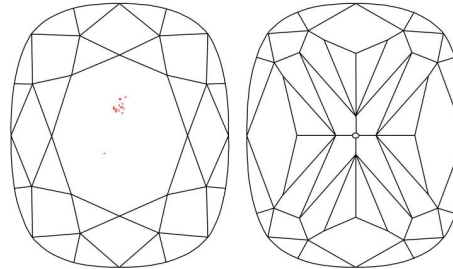

GIA NATURAL DIAMOND GRADING REPORT

July 30, 2024  
 GIA Report Number ..... 2504054342  
 Shape and Cutting Style ..... Cushion Modified Brilliant  
 Measurements ..... 6.12 x 5.31 x 3.61 mm

GRADING RESULTS

Carat Weight ..... 1.02 carat  
 Color Grade ..... G  
 Clarity Grade ..... VS2

ADDITIONAL GRADING INFORMATION

Polish ..... Excellent  
 Symmetry ..... Excellent  
 Fluorescence ..... None  
 Inscription(s): GIA 2504054342  
 Comments: Pinpoints are not shown.

PROPORTIONS

Profile not to actual proportions

CLARITY CHARACTERISTICS

KEY TO SYMBOLS\*

- Crystal
- ⊗ Cloud
- ∖ Needle

\* Red symbols denote internal characteristics (inclusions). Green or black symbols denote external characteristics (blemishes). Diagram is an approximate representation of the diamond, and symbols shown indicate type, position, and approximate size of clarity characteristics. All clarity characteristics may not be shown. Details of finish are not shown.