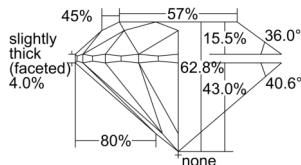

GIA®

FACSIMILE

GIA REPORT 2504064399

Verify this report at GIA.edu

GIA NATURAL DIAMOND DOSSIER®

August 28, 2024
GIA Report Number 2504064399
Shape and Cutting Style ..... Round Brilliant
Measurements ..... 5.87 - 5.91 x 3.70 mm

GRADING RESULTS

Carat Weight ..... 0.80 carat
Color Grade ..... H
Clarity Grade S11
Cut Grade ..... Excellent

ADDITIONAL GRADING INFORMATION

Polish ..... Excellent
Symmetry ..... Excellent
Fluorescence ..... None
Clarity Characteristics ..... Crystal, Cloud
Inscription(s): GIA 2504064399

PROPORTIONS

Profile to actual proportions