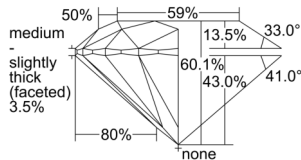

GIA®

FACSIMILE

GIA REPORT 2504083360

Verify this report at GIA.edu

GIA NATURAL DIAMOND DOSSIER®

August 01, 2024
GIA Report Number 2504083360
Shape and Cutting Style ..... Round Brilliant
Measurements ..... 4.79 - 4.80 x 2.88 mm

GRADING RESULTS

Carat Weight ..... 0.40 carat
Color Grade ..... F
Clarity Grade S11
Cut Grade ..... Excellent

ADDITIONAL GRADING INFORMATION

Polish ..... Excellent
Symmetry ..... Excellent
Fluorescence ..... None
Clarity Characteristics ..... Cloud
Inscription(s): GIA 2504083360

PROPORTIONS

Profile to actual proportions

GRADING SCALES

GIA COLOR SCALE	GIA CLARITY SCALE	GIA CUT SCALE	
D	FLAWLESS	EXCELLENT	
E	INTERNALLY FLAWLESS		
F		VVS₁	VERY GOOD
G	VVS₂		
H	VS₁	GOOD	
I	VS₂		
J	S1₁	FAIR	
K	S1₂		
L	I₁	POOR	
M	I₂		
N	I₃		
O			
P			
Q			
R			
S			
T			
U			
V			
W			
X			
Y			
Z