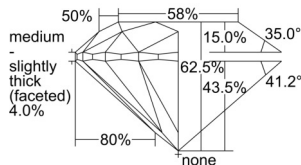

GIA®

FACSIMILE

GIA REPORT 2504085934

Verify this report at GIA.edu

GIA NATURAL DIAMOND DOSSIER®

August 05, 2024
GIA Report Number 2504085934
Shape and Cutting Style ..... Round Brilliant
Measurements ..... 5.25 - 5.28 x 3.29 mm

GRADING RESULTS

Carat Weight ..... 0.57 carat
Color Grade ..... D
Clarity Grade VVS1
Cut Grade ..... Excellent

ADDITIONAL GRADING INFORMATION

Polish ..... Excellent
Symmetry ..... Excellent
Fluorescence ..... None
Clarity Characteristics ..... Pinpoint
Inscription(s): GIA 2504085934

PROPORTIONS

Profile to actual proportions

GRADING SCALES

GIA COLOR SCALE	GIA CLARITY SCALE	GIA CUT SCALE	
D	FLAWLESS	EXCELLENT	
E	INTERNALLY FLAWLESS		
F		VVS₁	VERY GOOD
G	VVS₂		
H	VS₁	GOOD	
I	VS₂		
J	SI₁	FAIR	
K	SI₂		
L	I₁	POOR	
M			
N			
O	I₂		
P			
Q			
R	I₃		
S			
T			
U			
V			
W			
X			
Y			
Z