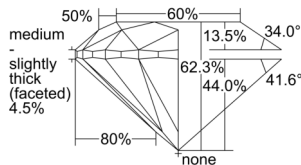

GIA®

FACSIMILE

GIA NATURAL DIAMOND DOSSIER®

August 06, 2024
GIA Report Number 2504114454
Shape and Cutting Style ..... Round Brilliant
Measurements ..... 5.69 - 5.72 x 3.55 mm

GRADING RESULTS

Carat Weight ..... 0.72 carat
Color Grade ..... F
Clarity Grade VS1
Cut Grade ..... Excellent

ADDITIONAL GRADING INFORMATION

Polish ..... Excellent
Symmetry ..... Excellent
Fluorescence ..... None
Clarity Characteristics ..... Cloud
Inscription(s): GIA 2504114454

GIA REPORT 2504114454

Verify this report at GIA.edu

PROPORTIONS

Profile to actual proportions

GRADING SCALES

GIA COLOR SCALE	GIA CLARITY SCALE	GIA CUT SCALE	
D	FLAWLESS	EXCELLENT	
E	INTERNALLY FLAWLESS		
F		VVS₁	VERY GOOD
G	VVS₂		
H	VS₁	GOOD	
I	VS₂		
J	SI₁	FAIR	
K	SI₂		
L	I₁	POOR	
M	I₂		
N	I₃		
O			
P			
Q			
R			
S			
T			
U			
V			
W			
X			
Y			
Z