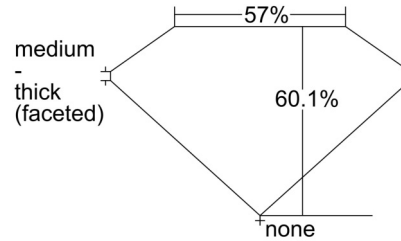

PROPORTIONS

Profile not to actual proportions