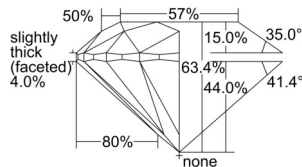

GIA®

FACSIMILE

GIA NATURAL DIAMOND DOSSIER®

August 09, 2024
GIA Report Number 2504134689
Shape and Cutting Style ..... Round Brilliant
Measurements ..... 6.07 - 6.12 x 3.86 mm

GRADING RESULTS

Carat Weight ..... 0.90 carat
Color Grade I
Clarity Grade S11
Cut Grade ..... Excellent

ADDITIONAL GRADING INFORMATION

Polish ..... Excellent
Symmetry ..... Excellent
Fluorescence ..... None
Clarity Characteristics ..... Crystal, Feather
Inscription(s): GIA 2504134689

GIA REPORT 2504134689

Verify this report at GIA.edu

PROPORTIONS

Profile to actual proportions

GRADING SCALES

GIA COLOR SCALE	GIA CLARITY SCALE	GIA CUT SCALE	
D	FLAWLESS	EXCELLENT	
E	INTERNALLY FLAWLESS		
F		VVS₁	VERY GOOD
G	VVS₂		
H	VS₁	GOOD	
I	VS₂		
J	S1₁	FAIR	
K	S1₂		
L	I₁	POOR	
M	I₂		
N	I₃		
O			
P			
Q			
R			
S			
T			
U			
V			
W			
X			
Y			
Z