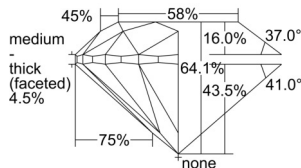

GIA®

FACSIMILE

GIA REPORT 2504139438

Verify this report at GIA.edu

GIA NATURAL DIAMOND DOSSIER®

August 07, 2024
GIA Report Number 2504139438
Shape and Cutting Style ..... Round Brilliant
Measurements ..... 4.95 - 4.99 x 3.19 mm

GRADING RESULTS

Carat Weight ..... 0.50 carat
Color Grade ..... F
Clarity Grade VS1
Cut Grade ..... Very Good

ADDITIONAL GRADING INFORMATION

Polish ..... Excellent
Symmetry ..... Very Good
Fluorescence ..... None
Clarity Characteristics..... Crystal, Cloud, Feather, Pinpoint
Inscription(s): GIA 2504139438

PROPORTIONS

Profile to actual proportions

GRADING SCALES

GIA COLOR SCALE	GIA CLARITY SCALE	GIA CUT SCALE	
D	FLAWLESS	EXCELLENT	
E	INTERNALLY FLAWLESS		
F		VVS₁	VERY GOOD
G	VVS₂		
H	VS₁	GOOD	
I	VS₂		
J	SI₁	FAIR	
K	SI₂		
L	I₁	POOR	
M	I₂		
N	I₃		
O			
P			
Q			
R			
S			
T			
U			
V			
W			
X			
Y			
Z