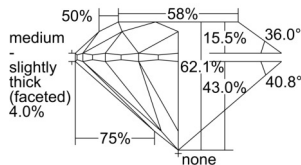

GIA®

FACSIMILE

GIA REPORT 2504148058

Verify this report at GIA.edu

GIA NATURAL DIAMOND DOSSIER®

August 09, 2024
GIA Report Number 2504148058
Shape and Cutting Style ..... Round Brilliant
Measurements ..... 4.90 - 4.93 x 3.05 mm

GRADING RESULTS

Carat Weight ..... 0.46 carat
Color Grade ..... E
Clarity Grade S11
Cut Grade ..... Excellent

ADDITIONAL GRADING INFORMATION

Polish ..... Excellent
Symmetry ..... Excellent
Fluorescence ..... None
Clarity Characteristics ..... Cloud
Inscription(s): GIA 2504148058

PROPORTIONS

Profile to actual proportions

GRADING SCALES

GIA COLOR SCALE	GIA CLARITY SCALE	GIA CUT SCALE	
D	FLAWLESS	EXCELLENT	
E	INTERNALLY FLAWLESS		
F		VVS₁	VERY GOOD
G	VVS₂		
H	VS₁	GOOD	
I	VS₂		
J	S1₁	FAIR	
K	S1₂		
L	I₁	POOR	
M	I₂		
N	I₃		
O			
P			
Q			
R			
S			
T			
U			
V			
W			
X			
Y			
Z