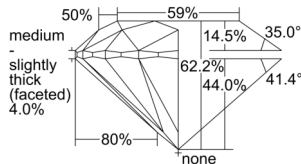

GIA®

FACSIMILE

GIA REPORT 2504149204

Verify this report at GIA.edu

GIA NATURAL DIAMOND DOSSIER®

August 09, 2024
GIA Report Number 2504149204
Shape and Cutting Style ..... Round Brilliant
Measurements ..... 4.99 - 5.01 x 3.11 mm

GRADING RESULTS

Carat Weight ..... 0.48 carat
Color Grade ..... G
Clarity Grade S11
Cut Grade ..... Excellent

ADDITIONAL GRADING INFORMATION

Polish ..... Excellent
Symmetry ..... Excellent
Fluorescence ..... None
Clarity Characteristics ..... Crystal, Cloud, Feather
Inscription(s): GIA 2504149204

PROPORTIONS

Profile to actual proportions

GRADING SCALES

GIA COLOR SCALE	GIA CLARITY SCALE	GIA CUT SCALE	
D	FLAWLESS	EXCELLENT	
E	INTERNALLY FLAWLESS		
F		VVS₁	VERY GOOD
G	VVS₂		
H	VS₁	GOOD	
I	VS₂		
J	S1₁	FAIR	
K	S1₂		
L	I₁	POOR	
M	I₂		
N	I₃		
O			
P			
Q			
R			
S			
T			
U			
V			
W			
X			
Y			
Z