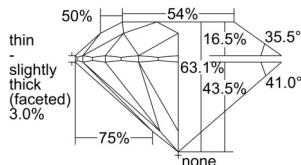

GIA®

FACSIMILE

GIA REPORT 2504151359

Verify this report at GIA.edu

GIA NATURAL DIAMOND DOSSIER®

August 09, 2024
GIA Report Number 2504151359
Shape and Cutting Style ..... Round Brilliant
Measurements ..... 4.70 - 4.72 x 2.97 mm

GRADING RESULTS

Carat Weight ..... 0.40 carat
Color Grade ..... F
Clarity Grade S11
Cut Grade ..... Excellent

ADDITIONAL GRADING INFORMATION

Polish ..... Excellent
Symmetry ..... Excellent
Fluorescence ..... None
Clarity Characteristics ..... Cloud
Inscription(s): GIA 2504151359

PROPORTIONS

Profile to actual proportions