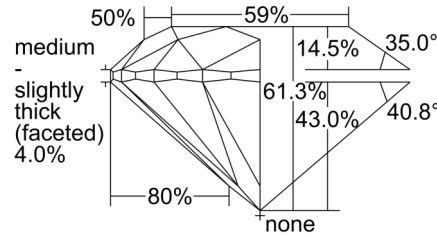

GIA NATURAL DIAMOND GRADING REPORT

August 20, 2024
GIA Report Number 2504166627
Shape and Cutting Style ..... Round Brilliant
Measurements ..... 7.62 - 7.68 x 4.69 mm

GRADING RESULTS

Carat Weight ..... 1.70 carat
Color Grade ..... D
Clarity Grade VS1
Cut Grade ..... Excellent

ADDITIONAL GRADING INFORMATION

Polish ..... Excellent
Symmetry ..... Excellent
Fluorescence ..... Faint
Inscription(s): GIA 2504166627

PROPORTIONS

Profile to actual proportions