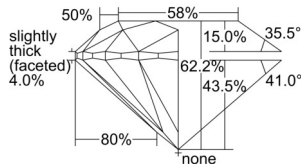

GIA®

FACSIMILE

GIA NATURAL DIAMOND DOSSIER®

August 09, 2024
GIA Report Number 2504168753
Shape and Cutting Style ..... Round Brilliant
Measurements ..... 5.51 - 5.55 x 3.44 mm

GRADING RESULTS

Carat Weight ..... 0.65 carat
Color Grade ..... F
Clarity Grade VS1
Cut Grade ..... Excellent

ADDITIONAL GRADING INFORMATION

Polish ..... Excellent
Symmetry ..... Excellent
Fluorescence ..... None
Clarity Characteristics..... Crystal, Cloud, Needle, Pinpoint
Inspection(s): GIA 2504168753

GIA REPORT 2504168753

Verify this report at GIA.edu

PROPORTIONS

Profile to actual proportions