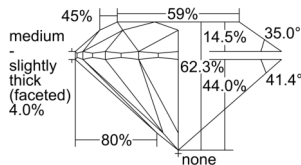

GIA®

FACSIMILE

GIA REPORT 2504169571

Verify this report at GIA.edu

GIA NATURAL DIAMOND DOSSIER®

August 12, 2024
GIA Report Number 2504169571
Shape and Cutting Style ..... Round Brilliant
Measurements ..... 5.27 - 5.30 x 3.29 mm

GRADING RESULTS

Carat Weight ..... 0.56 carat
Color Grade ..... D
Clarity Grade S11
Cut Grade ..... Excellent

ADDITIONAL GRADING INFORMATION

Polish ..... Excellent
Symmetry ..... Excellent
Fluorescence ..... Medium Blue
Clarity Characteristics ..... Cloud, Feather
Inscription(s): GIA 2504169571

PROPORTIONS

Profile to actual proportions