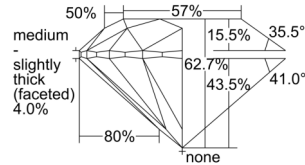

GIA®

FACSIMILE

GIA REPORT 2504179261

Verify this report at GIA.edu

GIA NATURAL DIAMOND DOSSIER®

August 13, 2024
GIA Report Number 2504179261
Shape and Cutting Style ..... Round Brilliant
Measurements ..... 4.33 - 4.35 x 2.72 mm

GRADING RESULTS

Carat Weight ..... 0.31 carat
Color Grade ..... G
Clarity Grade S11
Cut Grade ..... Excellent

ADDITIONAL GRADING INFORMATION

Polish ..... Excellent
Symmetry ..... Excellent
Fluorescence ..... Faint
Clarity Characteristics ..... Crystal
Inscription(s): GIA 2504179261

PROPORTIONS

Profile to actual proportions

GRADING SCALES

GIA COLOR SCALE	GIA CLARITY SCALE	GIA CUT SCALE	
D	FLAWLESS	EXCELLENT	
E	INTERNALLY FLAWLESS		
F		VVS₁	VERY GOOD
G	VVS₂		
H	VS₁	GOOD	
I	VS₂		
J	S1₁	FAIR	
K	S1₂		
L	I₁	POOR	
M	I₂		
N	I₃		
O			
P			
Q			
R			
S			
T			
U			
V			
W			
X			
Y			
Z