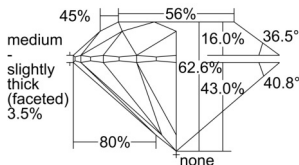

GIA®

FACSIMILE

GIA REPORT 2504210583

Verify this report at GIA.edu

GIA NATURAL DIAMOND DOSSIER®

August 20, 2024
GIA Report Number 2504210583
Shape and Cutting Style ..... Round Brilliant
Measurements ..... 4.72 - 4.75 x 2.97 mm

GRADING RESULTS

Carat Weight ..... 0.41 carat
Color Grade I
Clarity Grade S11
Cut Grade ..... Excellent

ADDITIONAL GRADING INFORMATION

Polish ..... Excellent
Symmetry ..... Excellent
Fluorescence ..... Strong Blue
Clarity Characteristics ..... Crystal
Inscription(s): GIA 2504210583

PROPORTIONS

Profile to actual proportions