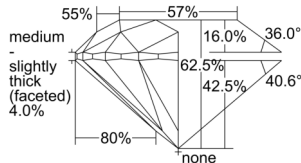

GIA®

FACSIMILE

GIA REPORT 2504215308

Verify this report at GIA.edu

GIA NATURAL DIAMOND DOSSIER®

September 26, 2024
GIA Report Number 2504215308
Shape and Cutting Style ..... Round Brilliant
Measurements ..... 5.87 - 5.90 x 3.68 mm

GRADING RESULTS

Carat Weight ..... 0.80 carat
Color Grade ..... G
Clarity Grade VVS2
Cut Grade ..... Excellent

ADDITIONAL GRADING INFORMATION

Polish ..... Excellent
Symmetry ..... Excellent
Fluorescence ..... Strong Blue
Clarity Characteristics ..... Pinpoint
Inscription(s): GIA 2504215308

PROPORTIONS

Profile to actual proportions

GRADING SCALES

GIA COLOR SCALE	GIA CLARITY SCALE	GIA CUT SCALE	
D	FLAWLESS	EXCELLENT	
E	INTERNALLY FLAWLESS		
F		VVS₁	VERY GOOD
G	VVS₂		
H	VS₁	GOOD	
I	VS₂		
J	SI₁	FAIR	
K	SI₂		
L	I₁	POOR	
M	I₂		
N	I₃		
O			
P			
Q			
R			
S			
T			
U			
V			
W			
X			
Y			
Z