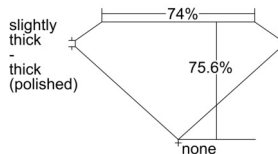

GIA®

FACSIMILE

GIA REPORT 2504223355

Verify this report at GIA.edu

GIA NATURAL DIAMOND DOSSIER®

August 20, 2024
GIA Report Number 2504223355
Shape and Cutting Style ..... Square Modified Brilliant
Measurements ..... 4.72 x 4.63 x 3.50 mm

GRADING RESULTS

Carat Weight ..... 0.70 carat
Color Grade ..... D
Clarity Grade SI1

ADDITIONAL GRADING INFORMATION

Polish ..... Excellent
Symmetry ..... Very Good
Fluorescence ..... None
Clarity Characteristics ..... Crystal
Inscription(s): GIA 2504223355

PROPORTIONS

Profile not to actual proportions

GRADING SCALES

GIA COLOR SCALE		GIA CLARITY SCALE			
COLORLESS	D	VERY VERY SLIGHTLY INCLUDED	FLAWLESS		
	E		INTERNALLY FLAWLESS		
	F	VERY SLIGHTLY INCLUDED	VVS₁		
	G		VVS₂		
	H		VS₁		
	NEAR COLORLESS	I	SLIGHTLY INCLUDED	VS₂	
		J		SI₁	
		FAINT	K	INCLUDED	SI₂
			L		I₁
			M		I₂
VERT LIGHT	N	LIGHT	I₃		
	O				
	P				
	Q				
	R