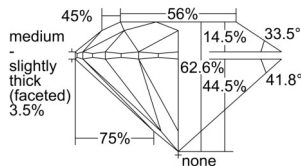

GIA®

FACSIMILE

GIA REPORT 2504224766

Verify this report at GIA.edu

GIA NATURAL DIAMOND DOSSIER®

August 20, 2024
GIA Report Number 2504224766
Shape and Cutting Style ..... Round Brilliant
Measurements ..... 5.23 - 5.26 x 3.28 mm

GRADING RESULTS

Carat Weight ..... 0.54 carat
Color Grade ..... G
Clarity Grade S11
Cut Grade ..... Excellent

ADDITIONAL GRADING INFORMATION

Polish ..... Excellent
Symmetry ..... Excellent
Fluorescence ..... None
Clarity Characteristics ..... Cloud
Inscription(s): GIA 2504224766

PROPORTIONS

Profile to actual proportions