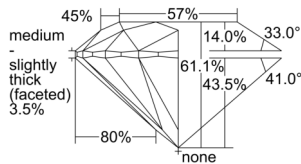

GIA®

FACSIMILE

GIA REPORT 2504233273

Verify this report at GIA.edu

GIA NATURAL DIAMOND DOSSIER®

August 21, 2024
GIA Report Number 2504233273
Shape and Cutting Style ..... Round Brilliant
Measurements ..... 4.46 - 4.49 x 2.74 mm

GRADING RESULTS

Carat Weight ..... 0.33 carat
Color Grade ..... D
Clarity Grade S11
Cut Grade ..... Excellent

ADDITIONAL GRADING INFORMATION

Polish ..... Excellent
Symmetry ..... Excellent
Fluorescence ..... None
Clarity Characteristics ..... Crystal
Inscription(s): GIA 2504233273

PROPORTIONS

Profile to actual proportions

GRADING SCALES

GIA COLOR SCALE

COLORESS	D
	E
	F
	G
	H
	I
	J
NEAR COLORESS	K
	L
FANT	M
	N
	O
	P
VERY LIGHT	Q
	R
	S
	T
	U
	V
	W
	X
	Y
LIGHT	Z

GIA CLARITY SCALE

FLAWLESS	INTERNAL FLAWLESS	
		FLAWLESS
VERY VERY SLIGHTLY INCLUDED	VVS₁	
	VVS₂	
VERY SLIGHTLY INCLUDED	VS₁	
	VS₂	
SLIGHTLY INCLUDED	SI₁	
	SI₂	
INCLUDED	I₁	
	I₂	
	I₃	

GIA CUT SCALE

EXCELLENT
VERY GOOD
GOOD
FAIR
POOR