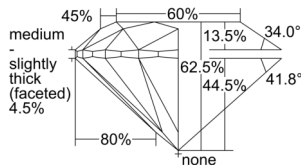

GIA®

FACSIMILE

GIA REPORT 2504238781

Verify this report at GIA.edu

GIA NATURAL DIAMOND DOSSIER®

August 20, 2024
GIA Report Number 2504238781
Shape and Cutting Style ..... Round Brilliant
Measurements ..... 4.29 - 4.33 x 2.69 mm

GRADING RESULTS

Carat Weight ..... 0.31 carat
Color Grade ..... F
Clarity Grade VS1
Cut Grade ..... Excellent

ADDITIONAL GRADING INFORMATION

Polish ..... Excellent
Symmetry ..... Excellent
Fluorescence ..... None
Clarity Characteristics ..... Cloud
Inscription(s): GIA 2504238781

PROPORTIONS

Profile to actual proportions