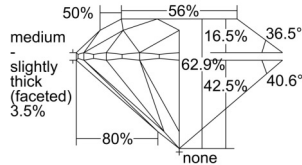

GIA®

FACSIMILE

GIA REPORT 2504241689

Verify this report at GIA.edu

GIA NATURAL DIAMOND DOSSIER®

August 21, 2024
GIA Report Number 2504241689
Shape and Cutting Style ..... Round Brilliant
Measurements ..... 5.29 - 5.31 x 3.33 mm

GRADING RESULTS

Carat Weight ..... 0.58 carat
Color Grade ..... G
Clarity Grade S11
Cut Grade ..... Excellent

ADDITIONAL GRADING INFORMATION

Polish ..... Excellent
Symmetry ..... Excellent
Fluorescence ..... None
Clarity Characteristics ..... Cloud, Crystal, Feather
Inscription(s): GIA 2504241689

PROPORTIONS

Profile to actual proportions