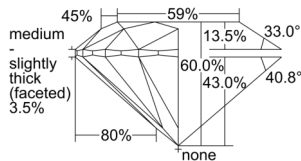

GIA®

FACSIMILE

GIA REPORT 2504256831

Verify this report at GIA.edu

GIA NATURAL DIAMOND DOSSIER®

August 28, 2024
GIA Report Number 2504256831
Shape and Cutting Style ..... Round Brilliant
Measurements ..... 4.89 - 4.92 x 2.94 mm

GRADING RESULTS

Carat Weight ..... 0.43 carat
Color Grade ..... G
Clarity Grade S11
Cut Grade ..... Excellent

ADDITIONAL GRADING INFORMATION

Polish ..... Excellent
Symmetry ..... Excellent
Fluorescence ..... None
Clarity Characteristics ..... Cloud, Crystal
Inscription(s): GIA 2504256831

PROPORTIONS

Profile to actual proportions

GRADING SCALES

GIA COLOR SCALE	GIA CLARITY SCALE	GIA CUT SCALE	
D	FLAWLESS	EXCELLENT	
E	INTERNALLY FLAWLESS		
F		VVS₁	VERY GOOD
G	VVS₂		
H	VS₁	GOOD	
I	VS₂		
J	S1₁	FAIR	
K	S1₂		
L	I₁	POOR	
M	I₂		
N	I₃		
O			
P			
Q			
R			
S			
T			
U			
V			
W			
X			
Y			
Z