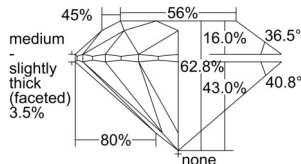

GIA®

FACSIMILE

GIA REPORT 2504262306

Verify this report at GIA.edu

GIA NATURAL DIAMOND DOSSIER®

August 23, 2024
GIA Report Number 2504262306
Shape and Cutting Style ..... Round Brilliant
Measurements ..... 5.73 - 5.76 x 3.61 mm

GRADING RESULTS

Carat Weight ..... 0.73 carat
Color Grade ..... H
Clarity Grade VS1
Cut Grade ..... Excellent

ADDITIONAL GRADING INFORMATION

Polish ..... Excellent
Symmetry ..... Excellent
Fluorescence ..... None
Clarity Characteristics ..... Cloud, Feather, Pinpoint
Inscription(s): GIA 2504262306

PROPORTIONS

Profile to actual proportions

GRADING SCALES

GIA COLOR SCALE

COLOURLESS	D
	E
	F
	G
	H
NEAR COLOURLESS	I
	J
	K
	L
FAIN	M
	N
	O
	P
	Q
VERY LIGHT	R
	S
	T
	U
	V
	W
	X
	Y
LIGHT	Z

GIA CLARITY SCALE

GIA CUT SCALE

EXCELLENT	VERY VERY SLIGHTLY INCLUDED	I₁	
			I₂
VERY GOOD	VERY SLIGHTLY INCLUDED	S	
			S
GOOD	VERY SLIGHTLY INCLUDED	VS₁	
			VS₂
FAIR	VERY SLIGHTLY INCLUDED	VS₂	
			VS₂
POOR	VERY SLIGHTLY INCLUDED	VS₂	
			VS₂