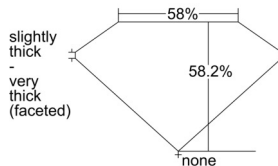

GIA®

FACSIMILE

GIA REPORT 2504271522

Verify this report at GIA.edu

GIA NATURAL DIAMOND DOSSIER®

August 23, 2024
GIA Report Number 2504271522
Shape and Cutting Style ..... Heart Brilliant
Measurements ..... 5.42 x 6.15 x 3.58 mm

GRADING RESULTS

Carat Weight ..... 0.70 carat
Color Grade ..... F
Clarity Grade VS2

ADDITIONAL GRADING INFORMATION

Polish ..... Excellent
Symmetry ..... Excellent
Fluorescence ..... None
Clarity Characteristics ..... Cloud, Crystal, Feather
Inscription(s): GIA 2504271522

PROPORTIONS

Profile not to actual proportions

GRADING SCALES

GIA COLOR SCALE		GIA CLARITY SCALE			
COLORLESS	D	VERY VERY SLIGHTLY INCLUDED	FLAWLESS		
	E		INTERNALLY FLAWLESS		
	F	VERY SLIGHTLY INCLUDED	VVS₁		
	G		VVS₂		
	H		VS₁		
	NEAR COLORLESS	I	SLIGHTLY INCLUDED	VS₂	
		J		SI₁	
		FAINT	K	INCLUDED	SI₂
			L		I₁
			M		I₂
VERT LIGHT			N	INCLUDED	I₃
			O		
	P				
LIGHT	Q				
	R				
	S				
	T				
	U				
	Z