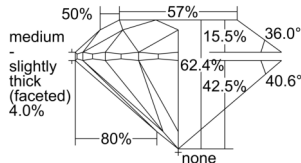

GIA®

FACSIMILE

GIA REPORT 2504273341

Verify this report at GIA.edu

GIA NATURAL DIAMOND DOSSIER®

September 02, 2024
GIA Report Number 2504273341
Shape and Cutting Style ..... Round Brilliant
Measurements ..... 6.10 - 6.14 x 3.82 mm

GRADING RESULTS

Carat Weight ..... 0.90 carat
Color Grade ..... G
Clarity Grade VS1
Cut Grade ..... Excellent

ADDITIONAL GRADING INFORMATION

Polish ..... Excellent
Symmetry ..... Excellent
Fluorescence ..... None
Clarity Characteristics ..... Crystal
Inscription(s): GIA 2504273341

PROPORTIONS

Profile to actual proportions