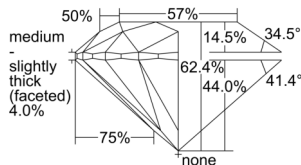

GIA®

FACSIMILE

GIA REPORT 2504274943

Verify this report at GIA.edu

GIA NATURAL DIAMOND DOSSIER®

August 28, 2024
GIA Report Number 2504274943
Shape and Cutting Style ..... Round Brilliant
Measurements ..... 5.09 - 5.11 x 3.18 mm

GRADING RESULTS

Carat Weight ..... 0.51 carat
Color Grade ..... G
Clarity Grade VVS1
Cut Grade ..... Excellent

ADDITIONAL GRADING INFORMATION

Polish ..... Excellent
Symmetry ..... Excellent
Fluorescence ..... None
Clarity Characteristics ..... Pinpoint
Inscription(s): GIA 2504274943

PROPORTIONS

Profile to actual proportions

GRADING SCALES

GIA COLOR SCALE	GIA CLARITY SCALE	GIA CUT SCALE	
D	FLAWLESS	EXCELLENT	
E	INTERNALLY FLAWLESS		
F		VVS₁	VERY GOOD
G	VVS₂		
H	VS₁	GOOD	
I	VS₂		
J	SI₁	FAIR	
K	SI₂		
L	I₁	POOR	
M			
N			
O	I₂		
P			
Q			
R	I₃		
S			
T			
U			
V			
W			
X			
Y			
Z