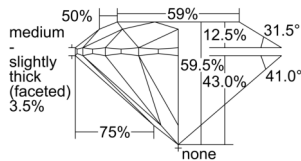

GIA®

FACSIMILE

GIA REPORT 2504275234

Verify this report at GIA.edu

GIA NATURAL DIAMOND DOSSIER®

August 28, 2024
GIA Report Number 2504275234
Shape and Cutting Style ..... Round Brilliant
Measurements ..... 4.42 - 4.44 x 2.63 mm

GRADING RESULTS

Carat Weight ..... 0.31 carat
Color Grade ..... G
Clarity Grade VS2
Cut Grade ..... Excellent

ADDITIONAL GRADING INFORMATION

Polish ..... Excellent
Symmetry ..... Excellent
Fluorescence ..... None
Clarity Characteristics ..... Crystal, Cloud
Inscription(s): GIA 2504275234

PROPORTIONS

Profile to actual proportions

GRADING SCALES

GIA COLOR SCALE	GIA CLARITY SCALE	GIA CUT SCALE	
D	FLAWLESS	EXCELLENT	
E	INTERNALLY FLAWLESS		
F		VVS₁	VERY GOOD
G	VVS₂		
H	VS₁	GOOD	
I	VS₂		
J	SI₁	FAIR	
K	SI₂		
L	I₁	POOR	
M	I₂		
N	I₃		
O			
P			
Q			
R			
S			
T			
U			
V			
W			
X			
Y			
Z